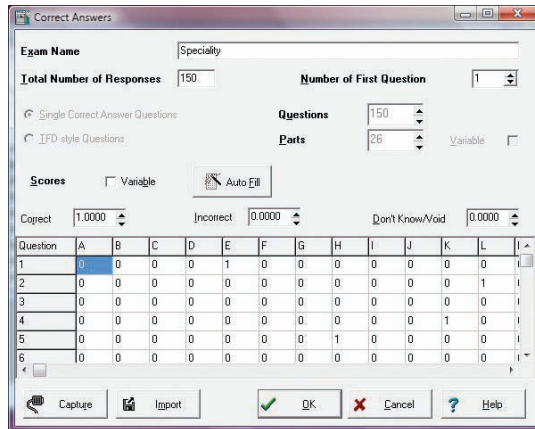

A SELECTION OF SPEEDWELL MULTIQUEST SCREENSHOTS ARE SHOWN BELOW.

Correct Answers