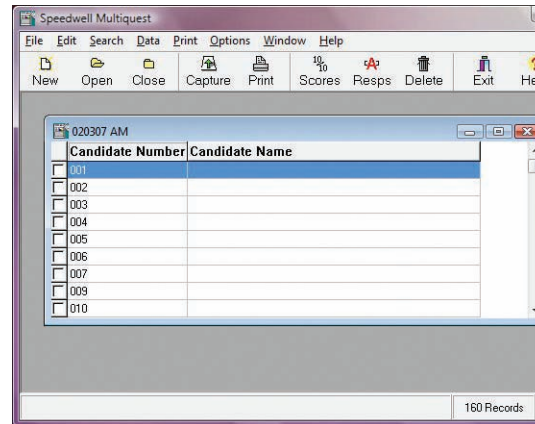

MQ Candidates